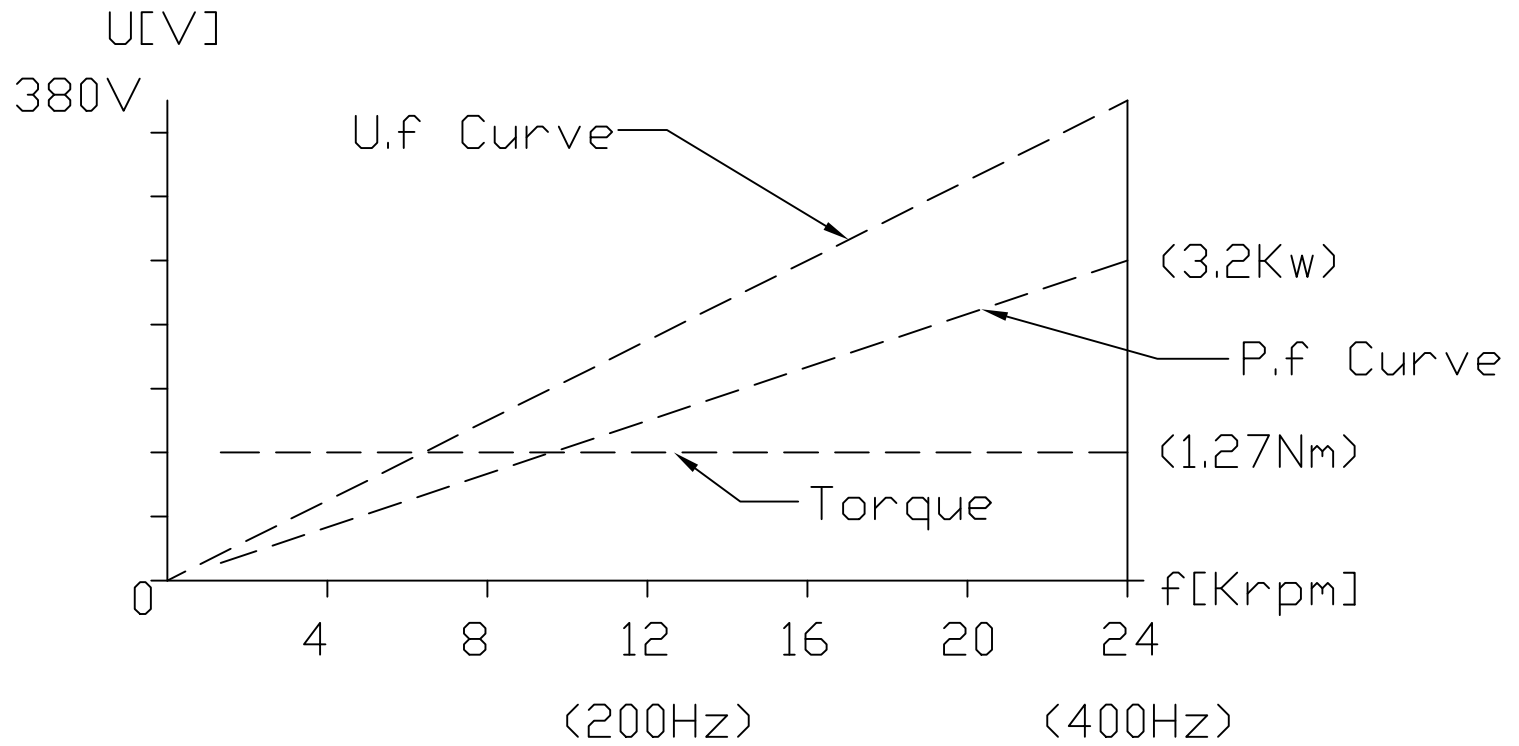

GDK100-24Z/3.2
380V 6.4A 2P

TA:20°C

Serv:S1

Water cooling